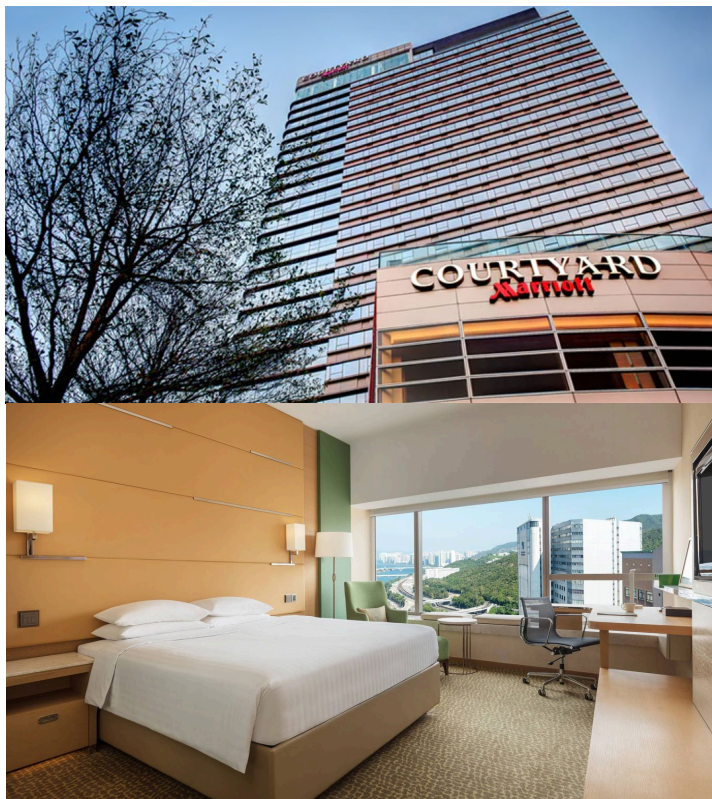

Courtyard by Marriott Hong Kong Shatin

- Official website: <https://www.marriott.com/en-us/hotels/hkgst-courtyard-hong-kong-sha-tin/overview/>
- Hotel Location: [Google](#)
- Nearby MTR Station: **Shek Mun MTR Station**
- Hotel <> Shek Mun MTR Station: 5 mins walk
- 6 stops to Fo Tan Station (HKSI)
- Travel time by MTR to HKSI: ~30 mins
- Travel Time by Taxi to HKSI: ~10 mins