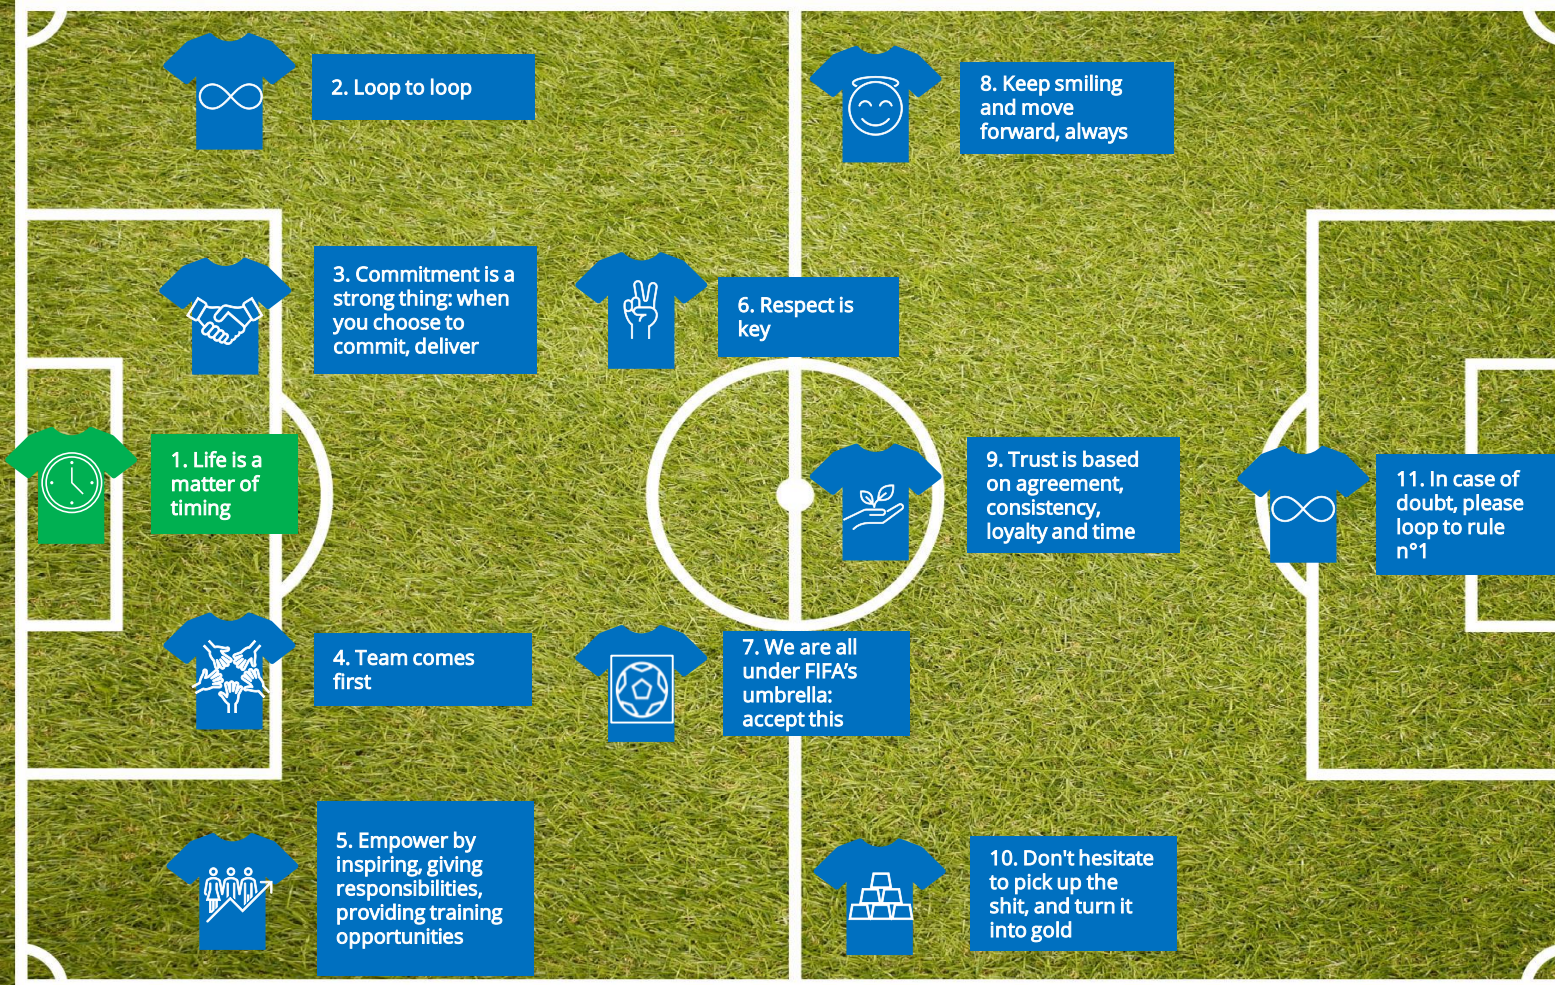

MEMBER ASSOCIATIONS DIVISION

PRESENTATION

AVEC LE SOUTIEN DE LA

FIFA®

RISSEUR DE BALLE

Our ambition for FIFA's MA Division is a diverse, outcome-driven network organization with a high focus on its members and stakeholders

Rules of the Game

12. The only emergency is in hospital

13. If you want to play with the best, you have to work hard

FIFA[®]